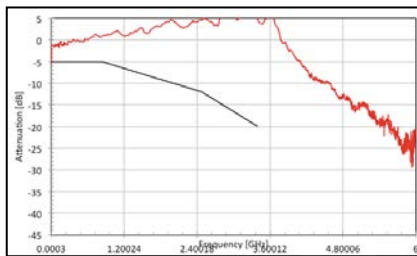

18Ghz Attenuation