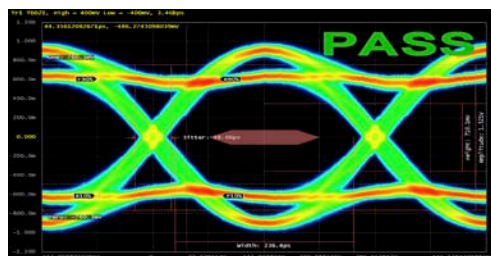

UHDO – AURORA Active Optical HDMI

Pin 12	TMDS Clock-	OM3 Optical fiber	
Pin 15	I²C Serial Clock for DDC	28 AWG HC-OFC	Polypropylene
Pin 16	I²C Serial Data Line for DDC	28 AWG HC-OFC	Polypropylene
Pin 18	+5V Power	28 AWG HC-OFC	Polypropylene
Pin 17	DDC/CEC Ground/HEAC Drain	30 AWG BC	
Pin 19	Hot Plug Data / HEAC-	28 AWG HC-OFC	Polypropylene

Cable Shielding

Aluminum Mylar Facing Outside	100% Coverage 25% overlap
Braided Shield	85% Coverage / Tinned Bare Copper Wire

Jacket

Color	Black
Material	PVC – Polyvinyl Chloride
Outside Diameter	4.2 mm
UL Listing	AWM Appliance wiring UL CMG
EU RoHS Compliant (Y/N)	YES

Testing Data

18Gbps Eye Pattern