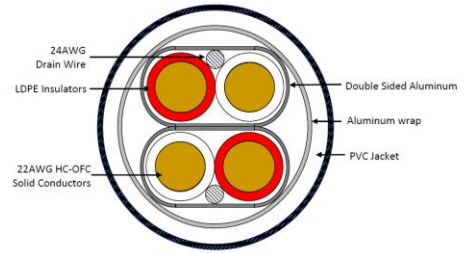

4AB

Description

Tributaries 4AB is a high performance balanced audio cable made by hand in Orlando, Florida. The 4AB is engineered with a pair of balanced precision twisted wires. The conductors are solid HC-OFC 22AWG copper wires that are insulated with LDPE for better sound and flexibility. The audio pair is constructed in one overall jacket is stocked in ½ meter to 4 meter lengths with custom lengths available.

Features

- Hand-soldered in Orlando Florida, USA
- 22AWG solid HC-OFC copper conductors
- Dual shielded to lower the noise floor
- Gold-plated solid brass XLR connectors
- Highly flexible PVC jacket covered in elegant woven black & blue woven jacket
- Available in custom lengths

Terminations

The 4AB is terminated with XLR connectors. The wires are hand soldered with high-quality lead-free solder in Orlando, Florida to solid gold-plated brass XLR connectors. The connection is protected with a crimped strain relief and solid brass connector covers that have red & white colored rings for signal identification.

Outer Jacket

Color	Black
Material	PVC – Polyvinyl Chloride
Outside Diameter	7mm

Notes

4AB

While Tributaries has made every reasonable effort to ensure the accuracy of these specifications, information contained herein may be subject to error and omission and to change without notice. Tributaries provides these specifications on an “AS IS” basis, with no representations or warranties, whether express, statutory or implied.