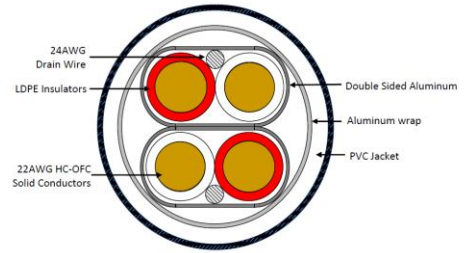

### Description

Tributaries 4S is a high performance mono subwoofer cable made by hand in Orlando, Florida. The 4S is engineered with a pair of balanced precision twisted wires. The conductors are solid HC-OFC 22AWG copper wires that are insulated with LDPE for better sound and flexibility. The subwoofer is stocked in 1 meter to 4 meter lengths with custom lengths available.

### Features

- Hand-soldered in Orlando Florida, USA
- 22AWG solid HC-OFC copper conductors
- Dual shielded to lower the noise floor
- Gold-plated solid brass connectors
- Highly flexible PVC jacket covered in elegant woven black & blue woven jacket
- Available in custom lengths

### Terminations

The 4S is terminated with RCA connectors. The wires are hand soldered with high-quality lead-free solder in Orlando, Florida to solid gold-plated brass RCA connectors. The connection is protected with a crimped strain relief and solid brass connector covers that have brown colored rings for signal identification.