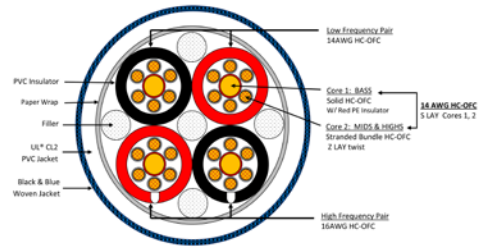

## 4SP-B

### Description

Tributaries 4SP-B is a high-performance star Quad Speaker cable made by hand in Orlando, Florida. The 4SP-B is designed with two 14AWG and two 16AWG AWG High Conductivity Oxygen-Free (HC-OFC) copper conductors that are terminated with BP101 banana plugs. The conductors have a unique individually insulated dual-gauge configuration for superior sound clarity. The 4SP-B is available in each and is stocked in 4ft, 6ft, 8ft, 10ft and 12ft lengths with custom lengths available

### Features

- Hand-assembled in Orlando, Florida, USA
- Tributaries Star Quad SP4BW Speaker wire reduces cables inductance & distortion
- Two 14AWG + two 16AWG = 12AWG HC-OFC copper conductors for superior signal transfer
- Sophisticated multi-gauge design for superior bass and midrange
- Insulated solid conductor eliminates strand interaction / distortion with stranded bundles
- Gold-plated solid brass BP101 banana plug connectors
- Decorative woven jacket over a UL® CL2 PVC jacket
- Available in custom lengths, sold by each