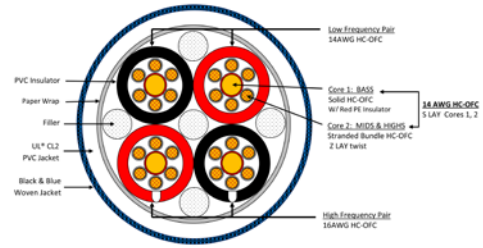

## 4SP-LB

### Description

Tributaries 4SP-LB is a high-performance star Quad Speaker cable made by hand in Orlando, Florida. The 4SP-LB is designed with two 14AWG and two 16AWG AWG High Conductivity Oxygen-Free (HC-OFC) copper conductors that are terminated with BP101 banana plugs and spade lugs. The conductors have a unique individually insulated dual-gauge configuration for superior sound clarity. The 4SP-LB is available in each and is stocked in 4ft, 6ft, 8ft, 10ft and 12ft lengths with custom lengths available

### Features

- Hand-assembled in Orlando, Florida, USA
- Tributaries Star Quad SP4BW Speaker wire reduces cables inductance & distortion
- Two 14AWG + two 16AWG = 12AWG HC-OFC copper conductors for superior signal transfer
- Sophisticated multi-gauge design for superior bass and midrange
- Insulated solid conductor eliminates strand interaction / distortion with stranded bundles
- Gold-plated solid brass BP101 banana plug and SL8 spade lug connectors
- Decorative woven jacket over a UL® CL2 PVC jacket
- Available in custom lengths, sold by each

### Assembly

Wrap **Tissue**