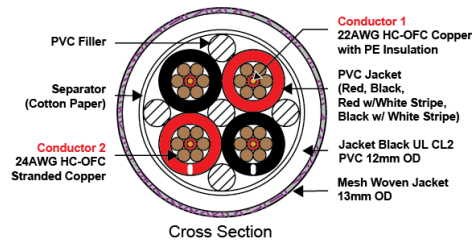

6SP-B

Description

Tributaries 6SP-B is a high-performance star Quad Speaker cable made by hand in Orlando, Florida. The 6SP-B is designed with heavy 14AWG High Conductivity Oxygen-Free (HC-OFC) copper conductors that are terminated with BP106 spring clip plugs. The conductors have a unique individually insulated dual-gauge configuration for superior sound clarity. The 6SP-B is available in each and is stocked in 4ft, 6ft, 8ft, 10ft and 12ft lengths with custom lengths available

Features

- Hand-assembled in Orlando, Florida, USA
- Tributaries Star Quad SP6BW Speaker wire reduces cables inductance & distortion
- 14AWG HC-OFC copper conductors for superior signal transfer
- Sophisticated multi-gauge design for superior bass and midrange
- Insulated solid conductor eliminates strand interaction / distortion with stranded bundles
- Gold-plated solid brass spring clip banana plug connectors
- Decorative woven jacket over a UL® CL2 PVC jacket
- Available in custom lengths, sold by each

Decorative Outside Jacket Cover	Woven Mesh Black with Violet
UL® CL2 Rated Jacket Color	Black
Material	PVC – Polyvinyl Chloride
Outside Diameter	13mm (12mm without decorative woven mesh)

6SP-B

Notes

While Tributaries has made every reasonable effort to ensure the accuracy of these specifications, information contained herein may be subject to error and omission and to change without notice. Tributaries provides these specifications on an "AS IS" basis, with no representations or warranties, whether express, statutory or implied.