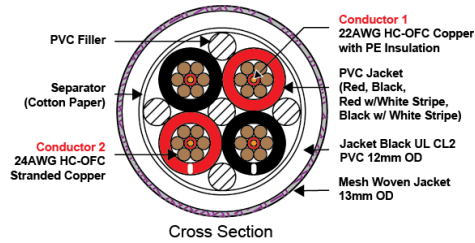

### Description

Tributaries 6SP-L is a high-performance Star Quad Speaker cable made by hand in Orlando, Florida. The 6SP-L is designed with heavy 14AWG High Conductivity Oxygen-Free (HC-OFC) copper conductors that are terminated with SL8 spade lugs. The conductors have a unique individually insulated dual-gauge configuration for superior sound clarity. The 6SP-L is available in each and is stocked in 4ft, 6ft, 8ft, 10ft and 12ft lengths with custom lengths available

### Features

- Hand-assembled in Orlando, Florida, USA
- Tributaries Star Quad SP6BW Speaker wire reduces cables inductance & distortion
- 14AWG HC-OFC copper conductors for superior signal transfer
- Sophisticated multi-gauge design for superior bass and midrange
- Insulated solid conductor eliminates strand interaction / distortion with stranded bundles
- Gold-plated solid brass spring clip banana plug connectors
- Decorative woven jacket over a UL® CL2 PVC jacket
- Available in custom lengths, sold by each

## 6SP-L

Outside Diameter **13mm**

### Stock Models

Stock Code	Description	Color	Quantity
6SP-L-040	Series 6 Speaker Cable with SL8—4ft	Black w/Violet Decorative Mesh	Each
6SP-L-060	Series 6 Speaker Cable with SL8 — 6ft	Black w/Violet Decorative Mesh	Each
6SP-L-080	Series 6 Speaker Cable with SL8 — 8ft	Black w/Violet Decorative Mesh	Each
6SP-L-100	Series 6 Speaker Cable with SL8 — 10ft	Black w/Violet Decorative Mesh	Each
6SP-L-120	Series 6 Speaker Cable with SL8 — 12ft	Black w/Violet Decorative Mesh	Each