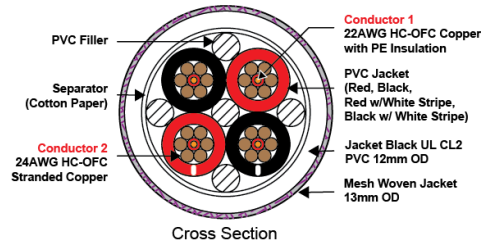

6SP-LB

Description

Tributaries 6SP-LB is a high-performance Star Quad Speaker cable made by hand in Orlando, Florida. The 6SP-LB is designed with heavy 14AWG High Conductivity Oxygen-Free (HC-OFC) copper conductors that are terminated with two BP106 spring clip plugs on one end and two SL8 spade lugs on the other end. The conductors have a unique individually insulated dual-gauge configuration for superior sound clarity. The 6SP-LB is available in each and is stocked in 4ft, 6ft, 8ft, 10ft and 12ft lengths with custom lengths available

Features

- Hand-assembled in Orlando, Florida, USA
- Tributaries Star Quad SP6BW Speaker wire reduces cables inductance & distortion
- 14AWG HC-OFC copper conductors for superior signal transfer
- Sophisticated multi-gauge design for superior bass and midrange
- Insulated solid conductor eliminates strand interaction / distortion with stranded bundles
- Gold-plated solid brass spring clip banana plug connectors
- Decorative woven jacket over a UL® CL2 PVC jacket
- Available in custom lengths, sold by each

Decorative Outside Jacket Cover	Woven Mesh Black with Violet
UL® CL2 Rated Jacket Color	Black

6SP-LB

Material	PVC – Polyvinyl Chloride
Outside Diameter	13mm

Notes

While Tributaries has made every reasonable effort to ensure the accuracy of these specifications, information contained herein may be subject to error and omission and to change without notice. Tributaries provides these specifications on an “AS IS” basis, with no representations or warranties, whether express, statutory or implied.