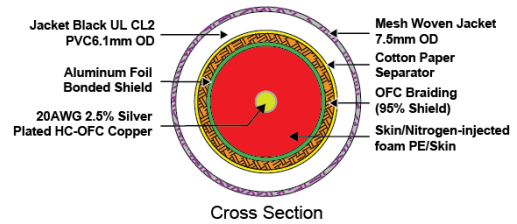

6V

Description

Tributaries 6V is a high-performance 75 Ohm composite video coaxial cable made by hand in Orlando, Florida. The 6V is designed with a heavy 20AWG 2.5% silver plated High Conductivity Oxygen-Free (HC-OFC) copper conductors for superior signal transfer. The 6V is stocked in ½ meter to 4 meter lengths with custom lengths available

Features

- Hand-soldered in Orlando, Florida, USA
- Tributaries unique 360° surround soldered ground termination
- 20AWG HC-OFC copper conductor for superior signal transfer
- 2.5% silver-plated wire provides improved digital performance
- Best dielectric insulator: Skin/Nitrogen-injected foam PE/Skin
- Gold-plated solid brass connectors
- Decorative woven jacket over a UL® CL2 PVC jacket
- Available in custom lengths

Conductor

Construction	20AWG
Material	2.5% Silver-Plated HC-OFC Copper

Insulation

Insulation Material	Skin / Nitrogen-injected foam PE / Skin White
---------------------	--

Shielding

Aluminum Mylar	100% shield
OFC Copper Braid	90% shield

Outer Jacket

Decorative Outside Jacket Cover	Woven Black Mesh with Violet Stripe
UL® CL2 Rated Jacket Color	Black
Material	PVC – Polyvinyl Chloride
Outside Diameter	7.5mm

6V

Notes

While Tributaries has made every reasonable effort to ensure the accuracy of these specifications, information contained herein may be subject to error and omission and to change without notice. Tributaries provides these specifications on an "AS IS" basis, with no representations or warranties, whether express, statutory or implied.