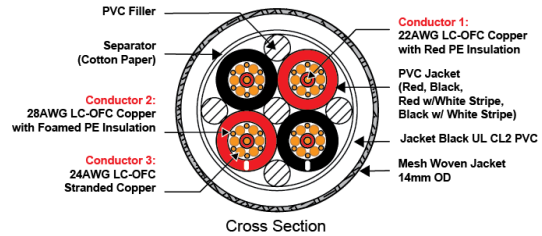

8SP-B

Description

Tributaries 8SP-B is a high-performance Star Quad Speaker cable made by hand in Orlando, Florida. The 8SP-B is designed with heavy 14AWG Long-Crystal Oxygen-Free (LC-OFC) copper conductors that are terminated with Series 8 locking banana plugs. The conductors have a unique individually insulated dual-gauge configuration for superior sound clarity. The 8SP-B is available in each and is stocked in 4ft, 6ft, 8ft, 10ft and 12ft lengths with custom lengths available

Features

- Hand-assembled in Orlando, Florida, USA
- Tributaries Star Quad SP8BW Speaker wire reduces cables inductance & distortion
- 14AWG LC-OFC copper conductors for superior signal transfer
- 3 separate wire gauges for better bass, midrange and highs
- Propriety optimized cable geometry for low noise and distortion
- Unique design by Jay Victor for superior sound quality, exclusively from Tributaries
- Gold-plated solid brass locking banana plug connectors
- Decorative woven jacket over a UL® CL2 PVC jacket
- Available in custom lengths, sold by each