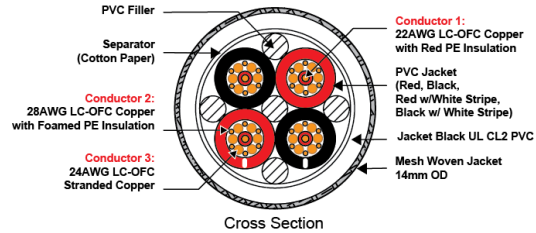

8SP-LB

Description

Tributaries 8SP-LB is a high-performance Star Quad Speaker cable made by hand in Orlando, Florida. The 8SP-LB is designed with heavy 14AWG Long-Crystal Oxygen-Free (LC-OFC) copper conductors that are terminated with Series 8 spade lugs and Series 8 banana plugs. The conductors have a unique individually insulated dual-gauge configuration for superior sound clarity. The 8SP-LB is available in each and is stocked in 4ft, 6ft, 8ft, 10ft and 12ft lengths with custom lengths available.

Features

- Hand-assembled in Orlando, Florida, USA
- Tributaries Star Quad SP8BW Speaker wire reduces cables inductance & distortion
- 14AWG LC-OFC copper conductors for superior signal transfer
- 3 separate wire gauges for better bass, midrange and highs
- Proprietary optimized cable geometry for low noise and distortion
- Unique design by Jay Victor optimized for superior sound quality, exclusively from Tributaries
- Gold-plated solid brass spade lug and banana plug connectors
- Decorative woven jacket over a UL® CL2 PVC jacket
- Available in custom lengths, sold by each

8SP-LB

UL® CL2 Rated Jacket Color	Black
Material	PVC – Polyvinyl Chloride
Outside Diameter	15mm (14mm without decorative woven mesh)

Notes

While Tributaries has made every reasonable effort to ensure the accuracy of these specifications, information contained herein may be subject to error and omission and to change without notice. Tributaries provides these specifications on an “AS IS” basis, with no representations or warranties, whether express, statutory or implied.