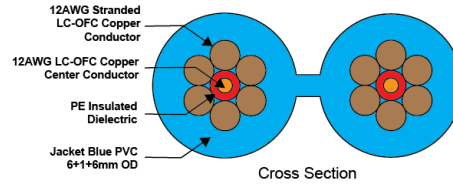

8SP12-B

Description

Tributaries 8SP12-B is a high-performance Siamese Speaker cable made by hand in Orlando, Florida. The 8SP12-B is designed with heavy 12AWG Long-Crystal Oxygen-Free (LC-OFC) copper conductors that are terminated with Series 8 locking banana plugs. The conductors have a unique individually insulated dual-gauge configuration for superior sound clarity. The 8SP12-B is available in each and is stocked in 4ft, 6ft, 8ft, 10ft and 12ft lengths with custom lengths available

Features

- Hand-assembled in Orlando, Florida, USA
- Two 12AWG Long-Crystal copper conductors for best signal transfer
- Sophisticated multi-gauge design for superior bass and midrange
- Insulated conductors eliminate strand interaction / distortion
- Precision-crafted PE dielectric for low loss and maximum definition
- Gold-plated solid brass locking banana plug connectors
- Available in custom lengths, sold by each