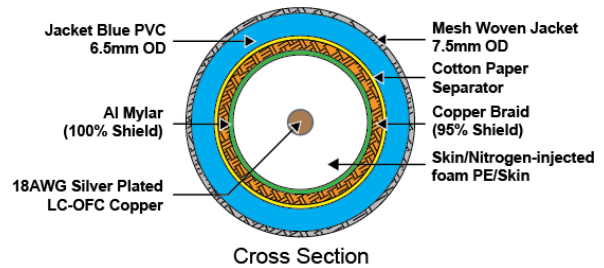

### Description

Tributaries 8V is a high-performance 75 Ohm composite video coaxial cable made by hand in Orlando, Florida. The 8V is designed with heavy RG6 18AWG 2.5% Long-Crystal Oxygen-Free (LC-OFC) copper conductors for superior signal transfer. The 8V is stocked in ½ meter to 4 meter lengths with custom lengths available.

### Features

- Hand-soldered in Orlando, Florida, USA
- Tributaries unique 360° surround soldered ground termination
- 18AWG LC-OFC copper conductor for superior signal transfer
- 2.5% silver-plated wire provides improved digital performance
- Best dielectric insulator: Skin/Nitrogen-injected foam PE/Skin
- Full body gold-plated solid brass connectors
- Decorative woven jacket over a UL® CL2 PVC jacket
- Available in custom lengths