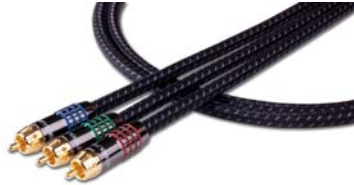

8VC

Description

Tributaries 8VC is a high-performance 75 Ohm component video coaxial cable made by hand in Orlando, Florida. The 8VC is designed with 3 heavy RG6 18AWG 2.5% Long-Crystal Oxygen-Free (LC-OFC) copper conductors for superior signal transfer. The 8VC is stocked in ½ meter to 4 meter lengths with custom lengths available

Features

- Hand-soldered in Orlando, Florida, USA
- Tributaries unique 360° surround soldered ground termination
- 18AWG LC-OFC copper conductor for superior signal transfer
- 2.5% silver-plated wire provides improved digital performance
- Best dielectric insulator: Skin/Nitrogen-injected foam PE/Skin
- Full body gold-plated solid brass connectors
- Decorative woven jacket over a UL® CL2 PVC jacket
- Available in custom lengths

Terminations

The 8VC is terminated with red, green and blue 75 Ohm RCA connectors. The wires are hand-soldered with high-quality lead-free solder in Orlando, Florida to solid gold-plated brass full body RCA connectors. The shield is surround-soldered inside the collar making an ultra secure ground connection and unbeatable strain relief. The connection is protected with solid brass connector covers that have colored rings for signal identification. Additionally, this cable can be terminated in field using ProFit® CONC-6U connectors available in BNC, F and RCA

Conductor

Construction	18AWG
Material	2.5% Silver-Plated LC-OFC Copper

Insulation

Insulation Material	Skin / Nitrogen-injected foam PE / Skin White
Overall Thickness	4.6mm

Shielding

Aluminum Mylar	100% shield
OFC Copper Braid	95% shield