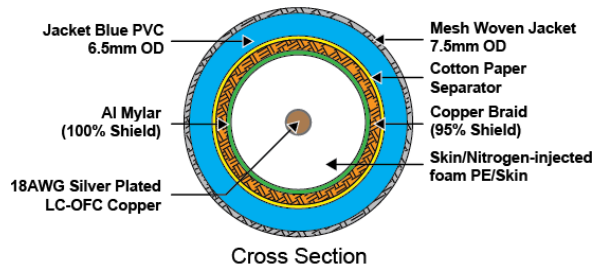

8VC

Description

Tributaries 8VC is a high-performance 75 Ohm component video coaxial cable made by hand in Orlando, Florida. The 8VC is designed with 3 heavy RG6 18AWG 2.5% Long-Crystal Oxygen-Free (LC-OFC) copper conductors for superior signal transfer. The 8VC is stocked in ½ meter to 4 meter lengths with custom lengths available

Features

- Hand-soldered in Orlando, Florida, USA
- Tributaries unique 360° surround soldered ground termination
- 18AWG LC-OFC copper conductor for superior signal transfer
- 2.5% silver-plated wire provides improved digital performance
- Best dielectric insulator: Skin/Nitrogen-injected foam PE/Skin
- Full body gold-plated solid brass connectors
- Decorative woven jacket over a UL® CL2 PVC jacket
- Available in custom lengths

Terminations

The 8VC is terminated with red, green and blue 75 Ohm RCA connectors. The wires are hand-soldered with high-quality lead-free solder in Orlando, Florida to solid gold-plated brass full body RCA connectors. The shield is surround-soldered inside the collar making an ultra secure ground connection and unbeatable strain relief. The connection is protected with solid brass connector covers that have colored rings for signal identification. Additionally, this cable can be terminated in field using ProFit® CONC-6U connectors available in BNC, F and RCA

8VC

Outer Jacket

Decorative Outside Jacket Cover	Woven Mesh Black
UL® CL2 Rated Jacket Color	Blue
Material	PVC – Polyvinyl Chloride
Outside Diameter	7.5mm (6.5mm without decorative woven mesh)

Notes

While Tributaries has made every reasonable effort to ensure the accuracy of these specifications, information contained herein may be subject to error and omission and to change without notice. Tributaries provides these specifications on an “AS IS” basis, with no representations or warranties, whether express, statutory or implied.