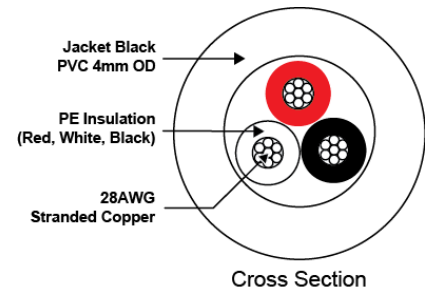

PWRA-TC

Description

Tributaries PWRA-TC is a mono trigger cable designed to work with the T100, T200 and T10X but is also suitable for portable audio equipment requiring a mono plug. It is stocked in 1 meter, 2 meter and 3 meter lengths with custom lengths available

Features

- Trigger cable for T10X, T100 and T200
- Hand-soldered in Orlando, Florida, USA
- 1/8" mini mono plug connectors
- Three 28AWG solid OFHC copper conductors
- Available in custom lengths

Terminations

The PWRA-TC is terminated with 1/8" mini mono plugs. The wires are hand-soldered with high-quality lead-free solder in Orlando, Florida to solid gold-plated brass mini mono plugs. The connection is protected with a crimped strain relief and solid brass connector covers that are attractive

Conductor

Construction	28AWG
Material	Stranded OFHC Copper

Insulation

Insulation Material	PE – Polyethylene (red, white, black)
Overall Thickness	1.2mm

Outer Jacket

Jacket Color	Black
Material	PVC – Polyvinyl Chloride
Outside Diameter	4.0mm