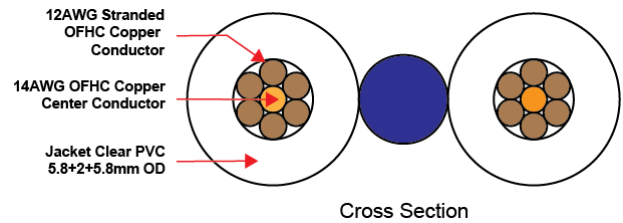

SP512-CL02S

Description

Tributaries SP512 is a 12/2 in a clear zip-cord Siamese construction. This product is available on 200 foot spools

Features

- Two 12AWG OFHC copper conductors
- Two wire gauges per conductor for solid, extended bass response
- 229 total strands of copper for flexibility
- Highly flexible clear PVC jacket
- Available in 200 foot spools

Conductor

Composition	2 X 12AWG
Conductor Material	OFHC Copper

Jacket

Material	PVC
Diameter	5.8mm X 5.8mm

Electrical Characteristics

Capacitance	412 PF/M
Impedance	19 ohms
Conductor Resistance	5.6 ohms

Notes

200 ft. Spool Size: 6.25 inches Weight: 19 lbs.

Put-Ups and Colors

Stock Code	Description	Color	Quantity
SP512-CL02S	Series 5 12AWG Speaker Wire	Clear	200' Spool

SP512-CL02S