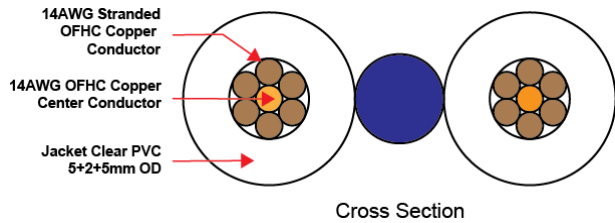

SP514-CL02S

Description

Tributaries SP514 is a 14/2 in a clear zip-cord Siamese construction. This product is available on 200 foot spools

Features

- Two 14AWG OFHC copper conductors
- Two wire gauges per conductor for solid, extended bass response
- 91 total strands of copper for flexibility
- Highly flexible clear PVC jacket
- Available in 200 foot spools

Conductor

Composition	2 X 14AWG
Conductor Material	OFHC Copper

Jacket

Material	PVC
Diameter	5mm X 5mm

Electrical Characteristics

Capacitance	414 PF/M
Impedance	20 ohms
Conductor Resistance	8.1 ohms

Notes

While Tributaries has made every reasonable effort to ensure the accuracy of these specifications, information contained herein may be subject to error and omission and to change without notice. Tributaries provides these specifications on an "AS IS" basis, with no representations or warranties, whether express, statutory or implied.

200 ft. Spool Size: 6.25 inches Weight: 14 lbs.

Put-Ups and Colors

Stock Code	Description	Color	Quantity
SP514-CL02S	Series 5 14AWG Speaker Wire	Clear	200' Spool

SP514-CL02S

Packaging

Spool Packaging

Plastic Spool with decorative label