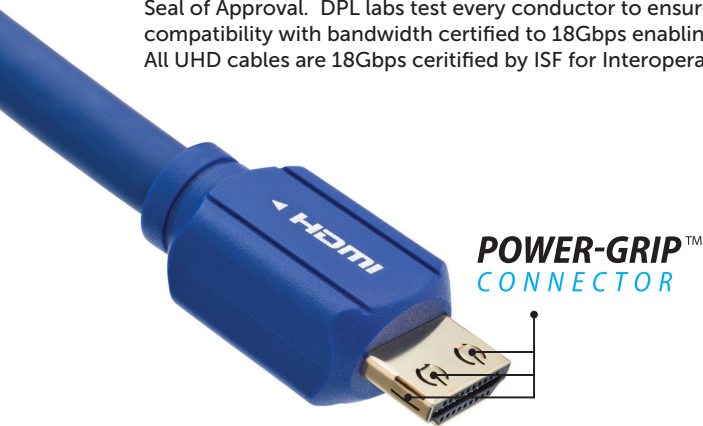

### UHD HDMI Cable Design

Tributaries offers the most advanced line of UHD HDMI cables available today. These cables have been custom designed to provide optimal operational 18Gbps performance. Every conductor in each cable length was electronically analyzed for its data rate capability with the result balanced against its gauge and flexibility. To guarantee optimal performance, VEGA, TITAN, X-TEND, PRO and SLIM models have undergone rigorous testing by DPL Labs and have earned the coveted 18Gbps Seal of Approval. DPL labs test every conductor to ensure 4K compatibility with bandwidth certified to 18Gbps enabling HDR. All UHD cables are 18Gbps certified by ISF for Interoperability.

### Focus on DDC

When a source and sink are connected the Display Data Channel (DDC) line communicates the EDID information and a HDCP handshake takes place. This handshake is required at start-up and is repeated continuously; if there is an error, the system will stop operation. The EDID data is transmitted via signal pulses. Due to the effect of capacitance, these pulses will degrade when they pass through a cable. The longer the cable, the greater the degradation. A cable with excessive capacitance will slow down the voltage Rise Time for each pulse, effectively degrading the data to the point of error and signal failure. All Tributaries UHD HDMI cables are designed with low capacitance on the DDC line to ensure error-free performance.

### Stay Connected

**Power-Grip:** Every Tributaries VEGA, TITAN, X-TEND, PRO and SLIM cable have the patented Power-Grip™ connector. Multi-locational raised elements provide proper tension top-to-bottom and side-to-side. We guarantee our connector will not shift in the electronics causing signal drop outs.